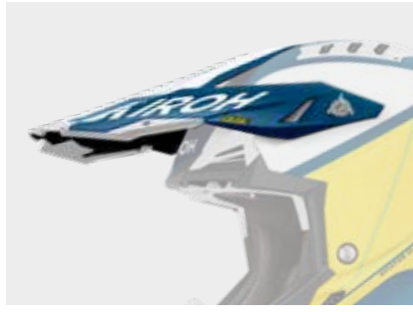

CODE: AV3SP32F

S.R.P.
104,92€

AVIATOR 3 PEAK | SABER RED MATT

CODE: AV3SA55F

S.R.P.
104,92€

AVIATOR 3 PEAK | SABER BLUE MATT

CODE: AV3SA13F

S.R.P.
104,92€