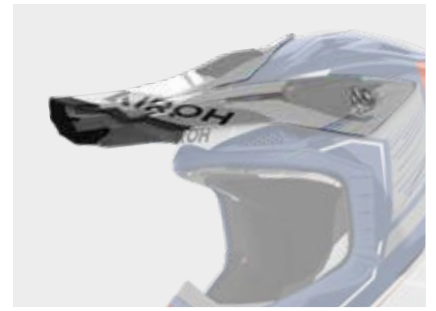

S.R.P.
82,96€

AVIATOR ACE 2 PEAK |
GROUND BLUE GLOSS

CODE: AV22G18F

S.R.P.
82,96€

AVIATOR ACE 2 PEAK | ENGI-
NE RED GLOSS

CODE: AV22E55F

S.R.P.
82,96€

AVIATOR ACE 2 PEAK | ENGI-
NE CERULEAN GLOSS