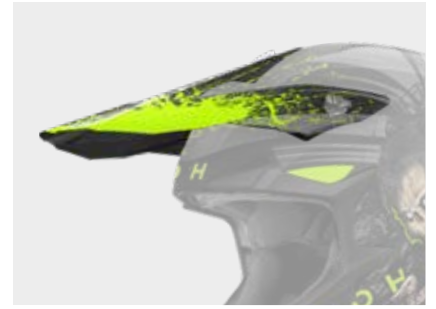

CODE: WRF32F

S.R.P.
57,95€

**WRAAAP PEAK | FEEL BLUE/
RED GLOSS**

CODE: WRF55F

S.R.P.
57,95€

**WRAAAP PEAK | YELLOW/
BLUE GLOSS**

CODE: WRF18F

S.R.P.
57,95€