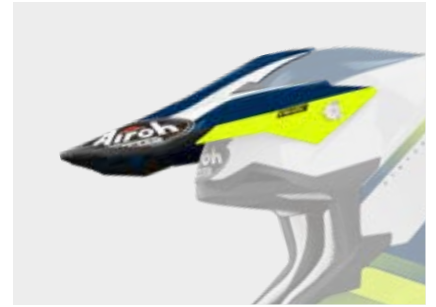

CODE: STSK31F

S.R.P.
67,71€

STRYCKER PEAK | BLAZER BLUE/ PINK GLOSS

CODE: STBL54F

S.R.P.
67,71€

STRYCKER PEAK | BLAZER RED GLOSS

CODE: STBL55F

S.R.P.
67,71€