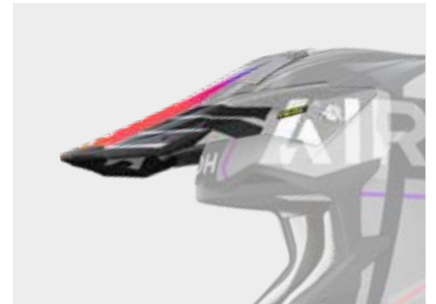

STRYCKER PEAK | BRAVE BLUE/GREY GLOSS

CODE: STB18F

S.R.P.
67,71€