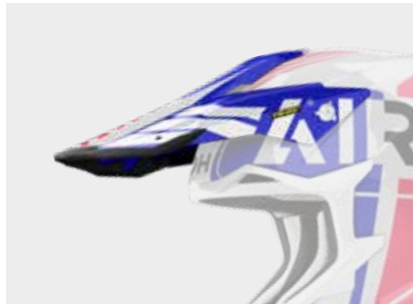

STRYCKER PEAK | BLAZER YELLOW GLOSS

CODE: STBL31F

S.R.P.
67,71€

STRYCKER PEAK | BLAZER GOLD MATT

CODE: STBL35F

S.R.P.
67,71€

STRYCKER PEAK | BRAVE BLUE/RED GLOSS

CODE: STB55F