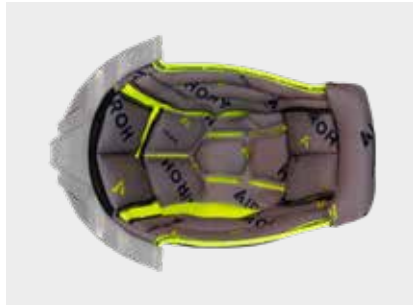

ASN SYSTEM WASHABLE CROWN PADDING | GREY/YELLOW WHIT LETTERING + GREY SUPPORT

CODE: TW3GLGC

S.R.P.
41,48€

SIZE:
M