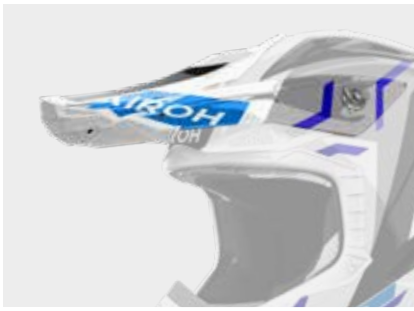

AVIATOR ACE 2 PEAK |
GROUND BLUE GLOSS

CODE: AV22G18F

S.R.P.
82,96€