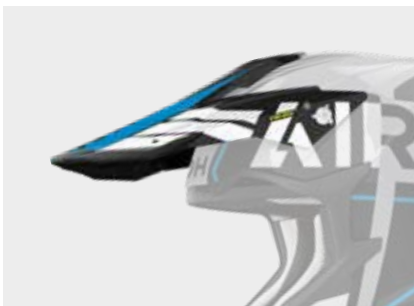

STRYCKER PEAK | LIGHT GREY GLOSS

CODE: STB98F

S.R.P.
67,71€