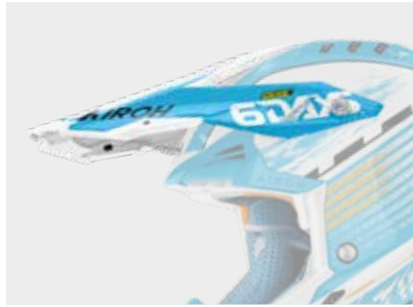

AVIATOR 3 PEAK | SABER BLUE GLOSS

CODE: AV3SA18F

S.R.P.
104,92€

AVIATOR 3 PEAK | SABER ORANGE GLOSS

CODE: AV3SA32F

S.R.P.
104,92€

AVIATOR 3 PEAK | SIX DAYS ARGENTINA 2023

CODE: AV3SDA23F