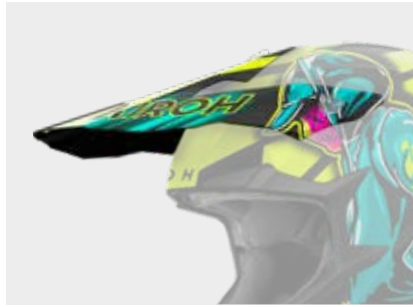

**WRAAAP PEAK | DARKNESS
MATT**

CODE: WRD31F

S.R.P.
57,95€

**WRAAAP PEAK | CYBER RED
MATT**

CODE: WRC55F

S.R.P.
57,95€

**WRAAAP PEAK | CYBER YEL-
LOW MATT**

CODE: WRC31F