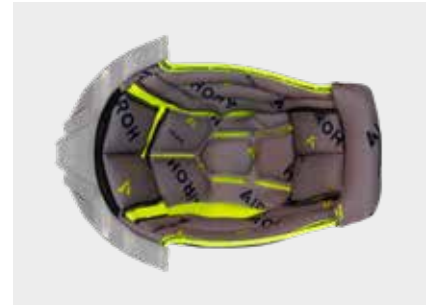

CODE: TW3GLGC

S.R.P.
41,48€

SIZE:
S

ASN SYSTEM WASHABLE CROWN PADDING | GREY/YELLOW WHIT LETTERING + GREY SUPPORT

CODE: TW3GLGC

S.R.P.
41,48€

SIZE:
M

ASN SYSTEM WASHABLE CROWN PADDING | GREY/YELLOW WHIT LETTERING + GREY SUPPORT