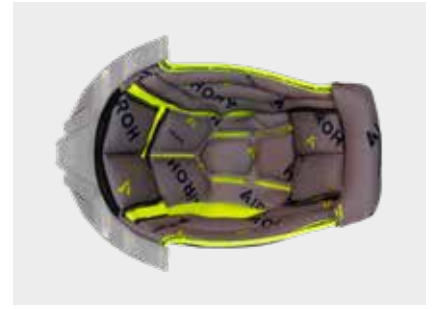

ASN SYSTEM WASHABLE CROWN PADDING | GREY/YELLOW WHIT LETTERING + GREY SUPPORT

CODE: TW3GLGC

S.R.P.
41,48€

SIZE:
XS