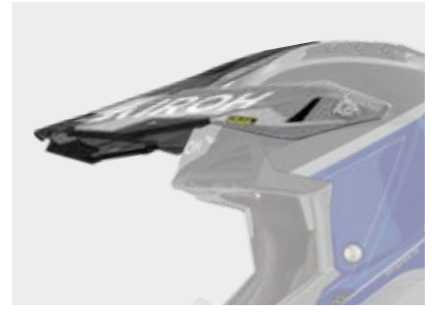

CODE: AV3SP32F

S.R.P.
104,92€

AVIATOR 3 PEAK | SABER RED MATT

CODE: AV3SA55F

S.R.P.
104,92€

AVIATOR 3 PEAK | SABER BLUE MATT

CODE: AV3SA13F

S.R.P.
104,92€