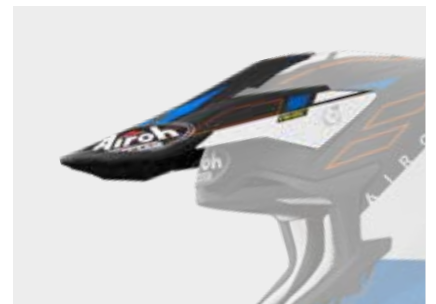

STRYCKER PEAK | GLAM BLUE MATT

CODE: STGL18F

S.R.P.
67,71€

STRYCKER PEAK | GLAM YELLOW GLOSS

CODE: STGL31F

S.R.P.
67,71€

STRYCKER PEAK | SKIN BLUE MATT

CODE: STSK18F