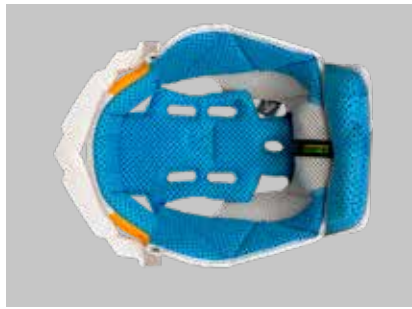

WASHABLE CROWN PADDING | SIX DAYS ARGENTINA 2023

CODE: AV3SDA23C

S.R.P.
82,35€

SIZE:
L

WASHABLE CROWN PADDING | SIX DAYS ARGENTINA 2023

CODE: AV3SDA23C

S.R.P. **82,35€**

SIZE: **XL**