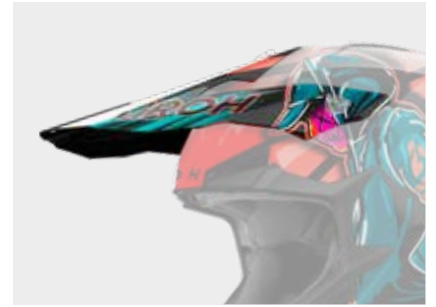

**WRAAAP PEAK | CYBER
ORANGE GLOSS**

CODE: WRC32F

S.R.P.
57,95€