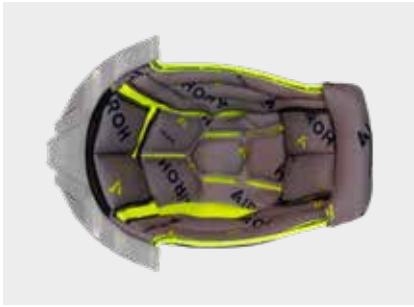

CODE: TW3GLBC

S.R.P.
41,48€

SIZE:
XXL

ASN SYSTEM WASHABLE CROWN PADDING | GREY/YELLOW WHIT LETTERING + GREY SUPPORT

CODE: TW3GLGC

S.R.P.
41,48€

SIZE:
XS

ASN SYSTEM WASHABLE CROWN PADDING | GREY/YELLOW WHIT LETTERING + GREY SUPPORT