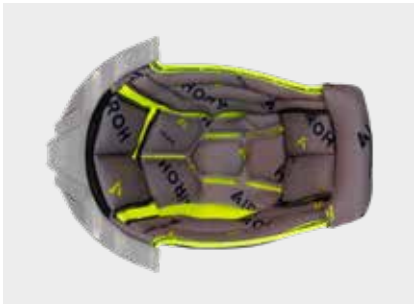

ASN SYSTEM WASHABLE CROWN PADDING | GREY/YELLOW WHIT LETTERING + GREY SUPPORT

CODE: TW3GLGC

S.R.P.
41,48€

SIZE:
XL