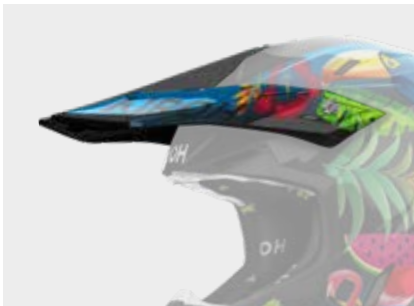

TWIST 3 PEAK | AMAZONIA GLOSS

CODE: TW3TAM35F

S.R.P.
59,17€